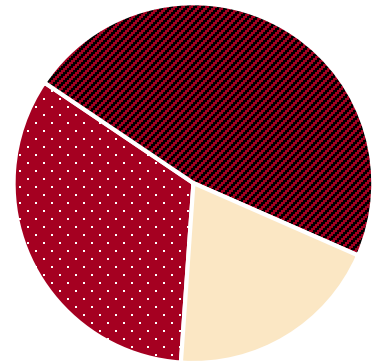

**1323**  
graduates

**923**  
responded  
(70%)

**99%**

of respondents described their experience at CCM as "excellent" or "good"

Transfer Program Graduates

### Employment and Transfer Status of Respondents by Program Type

-  Employed and Transferred
-  Employed, Did Not Transfer
-  Transferred, Not Employed

Employed = working in a related field

Career and Certificate Program Graduates

**81%** of transfer program respondents have pursued further education.

**98%** of transfer program respondents described their educational preparation as 'excellent' or 'good.'