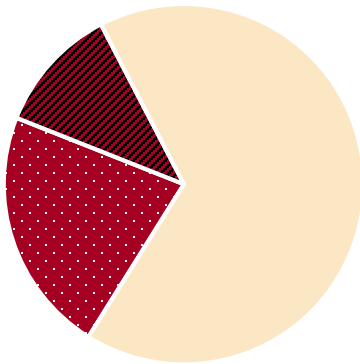

**1323**  
graduates

**923**  
responded  
(70%)

**99%**

of respondents described their experience at CCM as "excellent" or "good"

Transfer Program Graduates

### Employment and Transfer Status of Respondents by Program Type

-  Employed and Transferred
-  Employed, Did Not Transfer
-  Transferred, Not Employed

Employed = working in a related field

Career and Certificate Program Graduates

**81%** of transfer program respondents have pursued further education.

**98%** of transfer program respondents described their educational preparation as 'excellent' or 'good.'